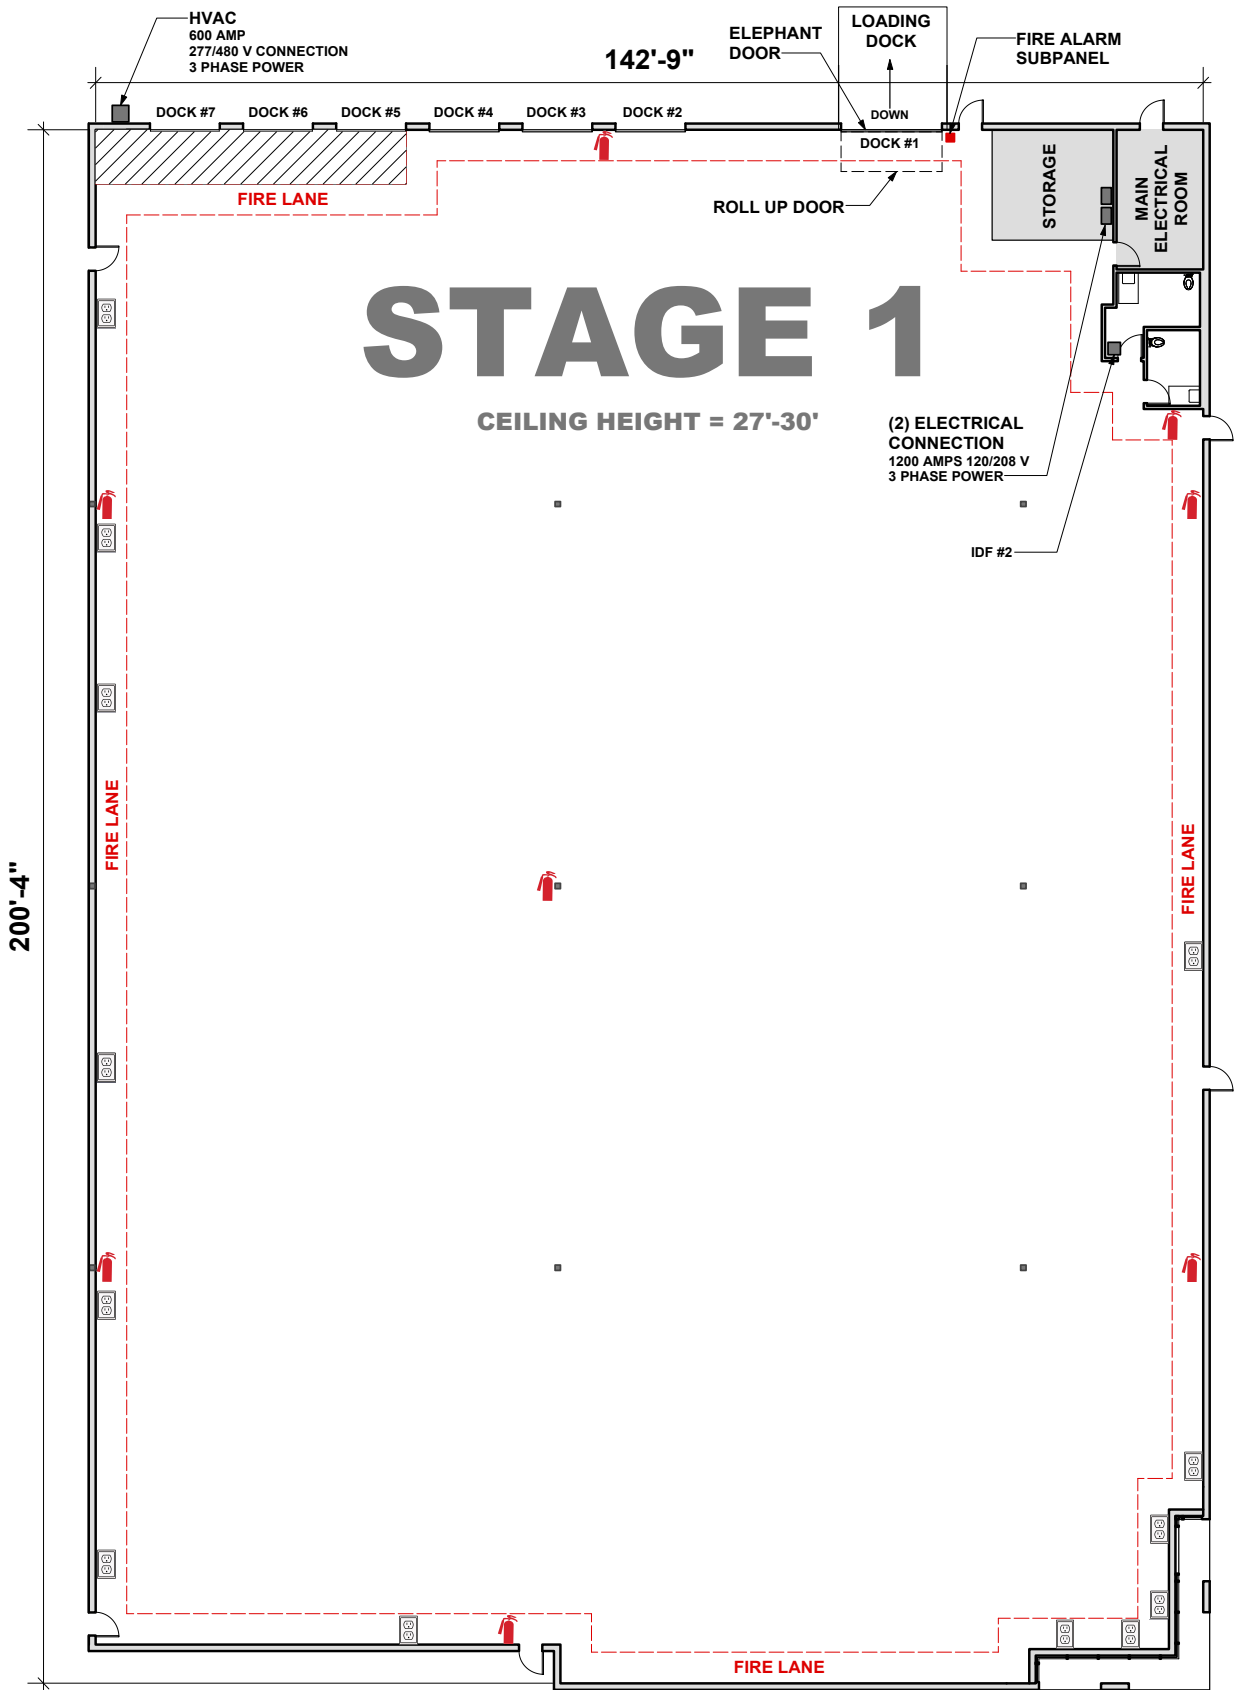

661-568-6410
LANorthStudios.com
Info@lanorthstudios.com
25045 Avenue Tibbitts
Valencia Ca. 91355

= FIRE EXTINGUISHER

= CONVENIENCE OUTLET