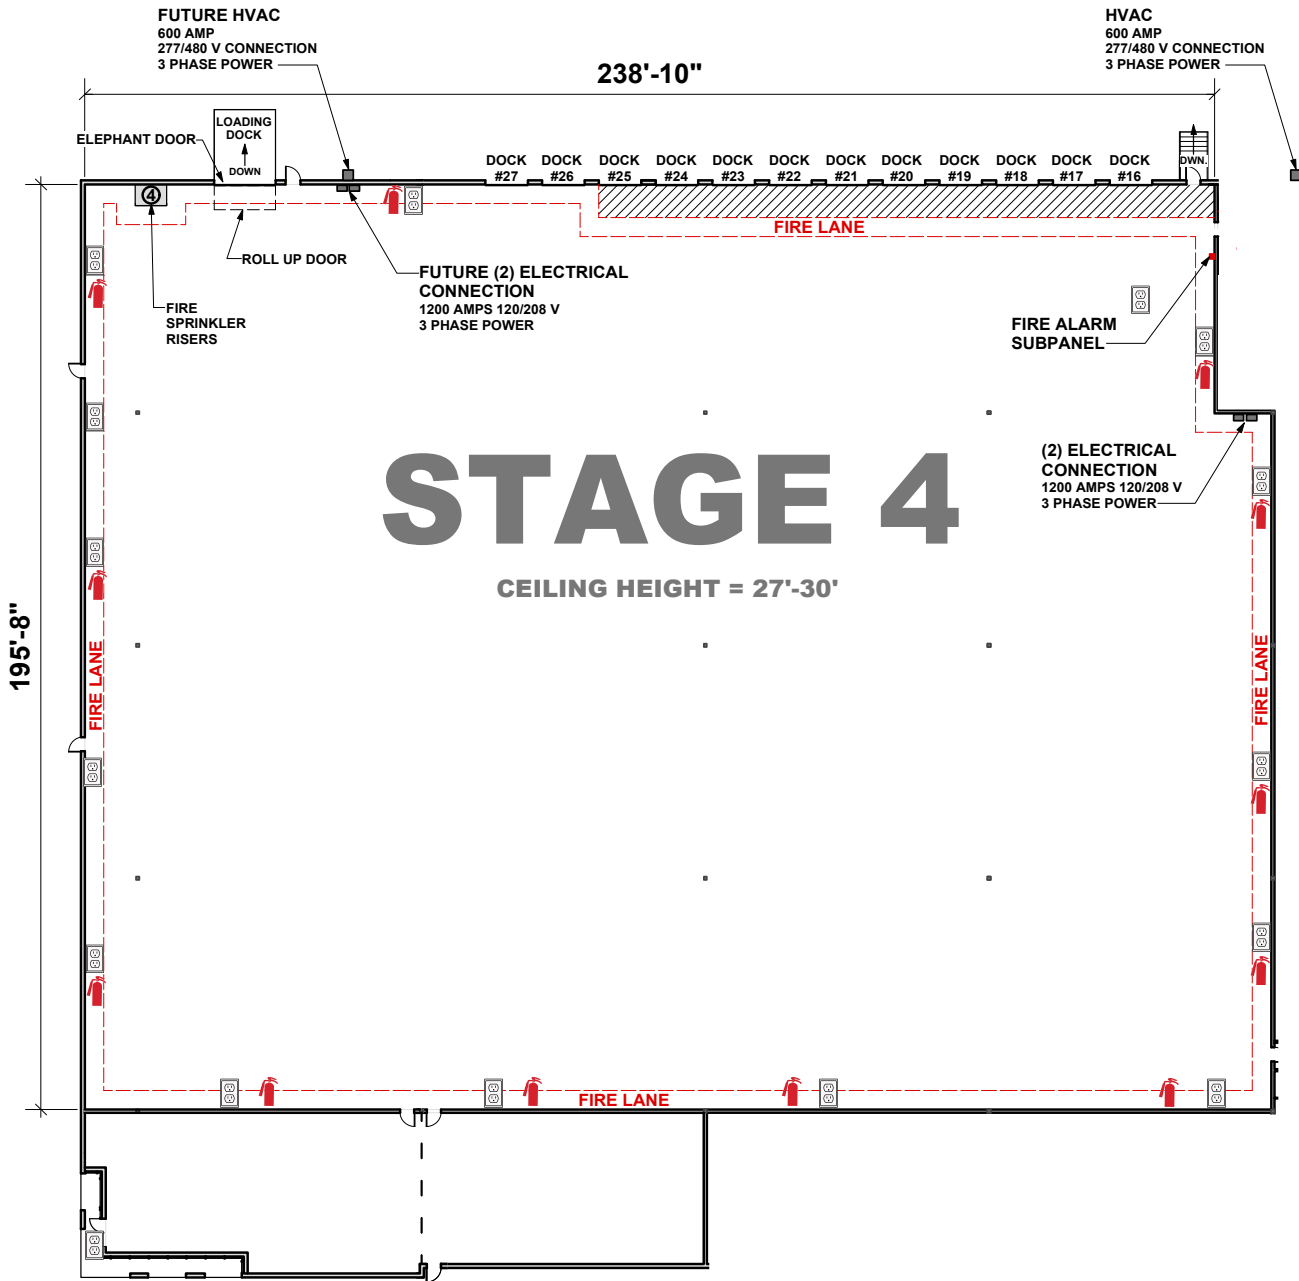

661-568-6410
 LANorthStudios.com
 Info@lanorthstudios.com
 25045 Avenue Tibbitts
 Valencia Ca. 91355

131'-3"

187'-2"

 = FIRE EXTINGUISHER

 = CONVENIENCE OUTLET

661-568-6410
 LANorthStudios.com
 Info@lanorthstudios.com
 25045 Avenue Tibbitts
 Valencia Ca. 91355