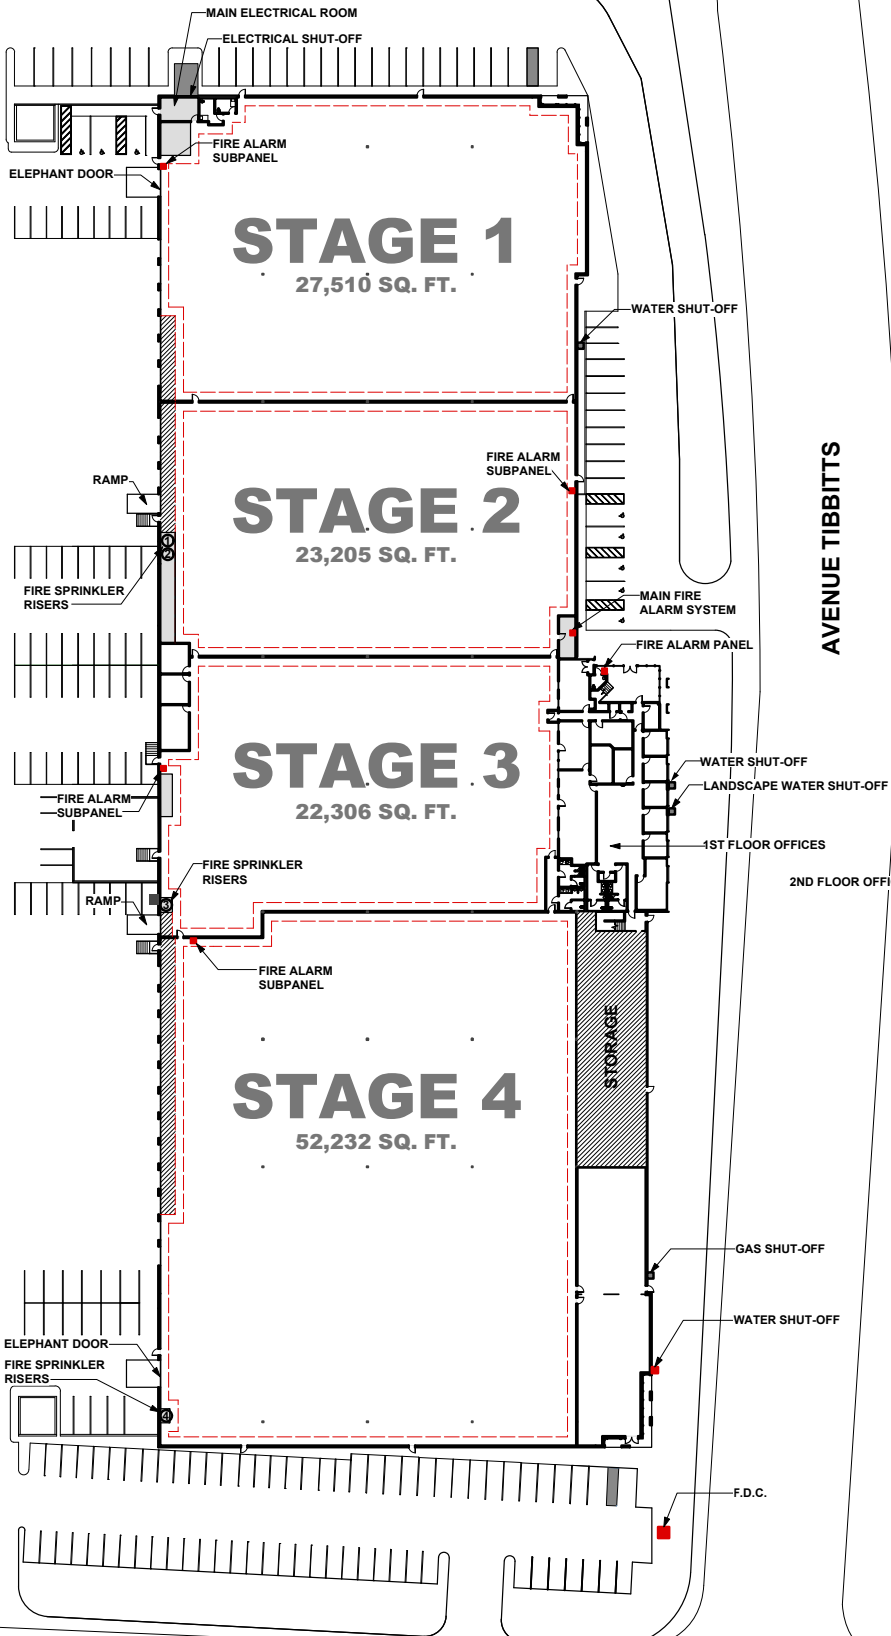

AVENUE SCOTT

661-568-6410
LANorthStudios.com
Info@lanorthstudios.com
25045 Avenue Tibbitts
Valencia Ca. 91355

AVENUE TIBBITTS

AVENUE HOPKINS

0' 10' 20' 40' 60' 80' 100'

661-568-6410
LANorthStudios.com
Info@lanorthstudios.com
25045 Avenue Tibbitts
Valencia Ca. 91355