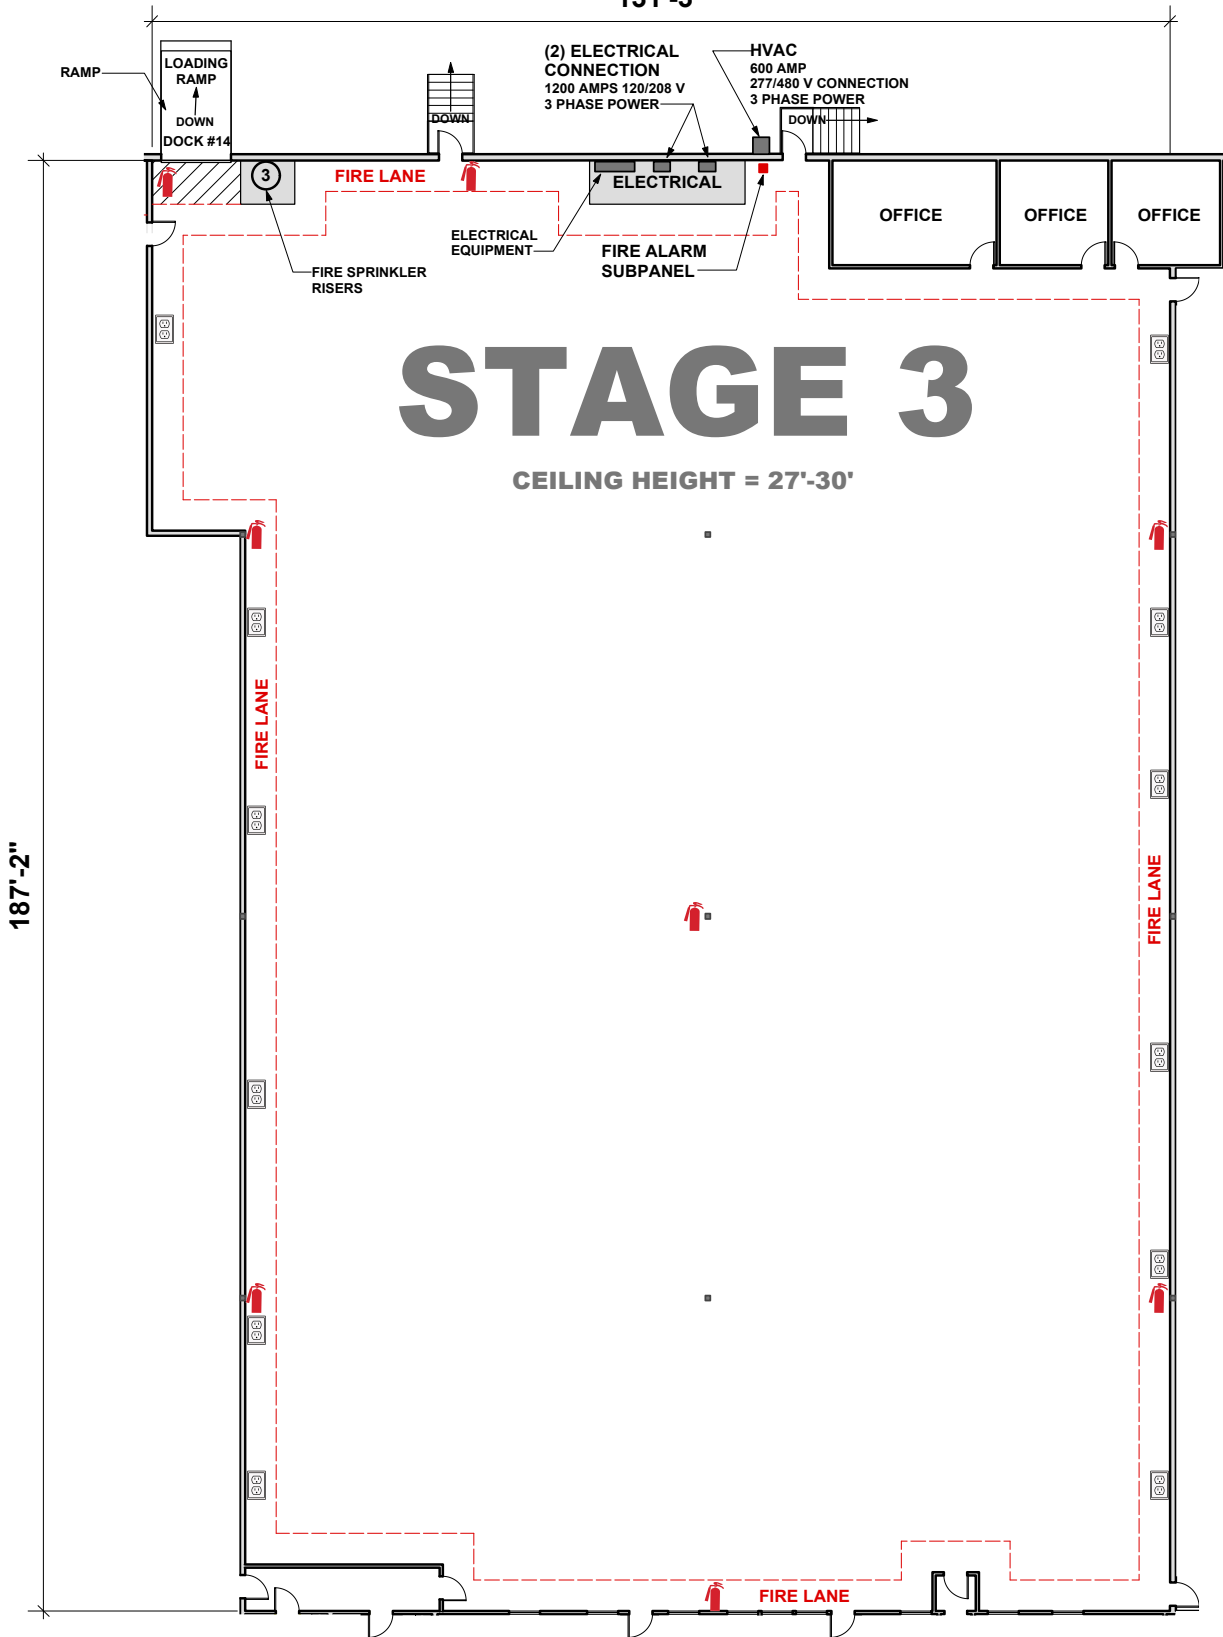

661-568-6410
 LANorthStudios.com
 Info@lanorthstudios.com
 25045 Avenue Tibbitts
 Valencia Ca. 91355

131'-3"

187'-2"

 = FIRE EXTINGUISHER

 = CONVENIENCE OUTLET

661-568-6410
 LANorthStudios.com
 Info@lanorthstudios.com
 25045 Avenue Tibbitts
 Valencia Ca. 91355