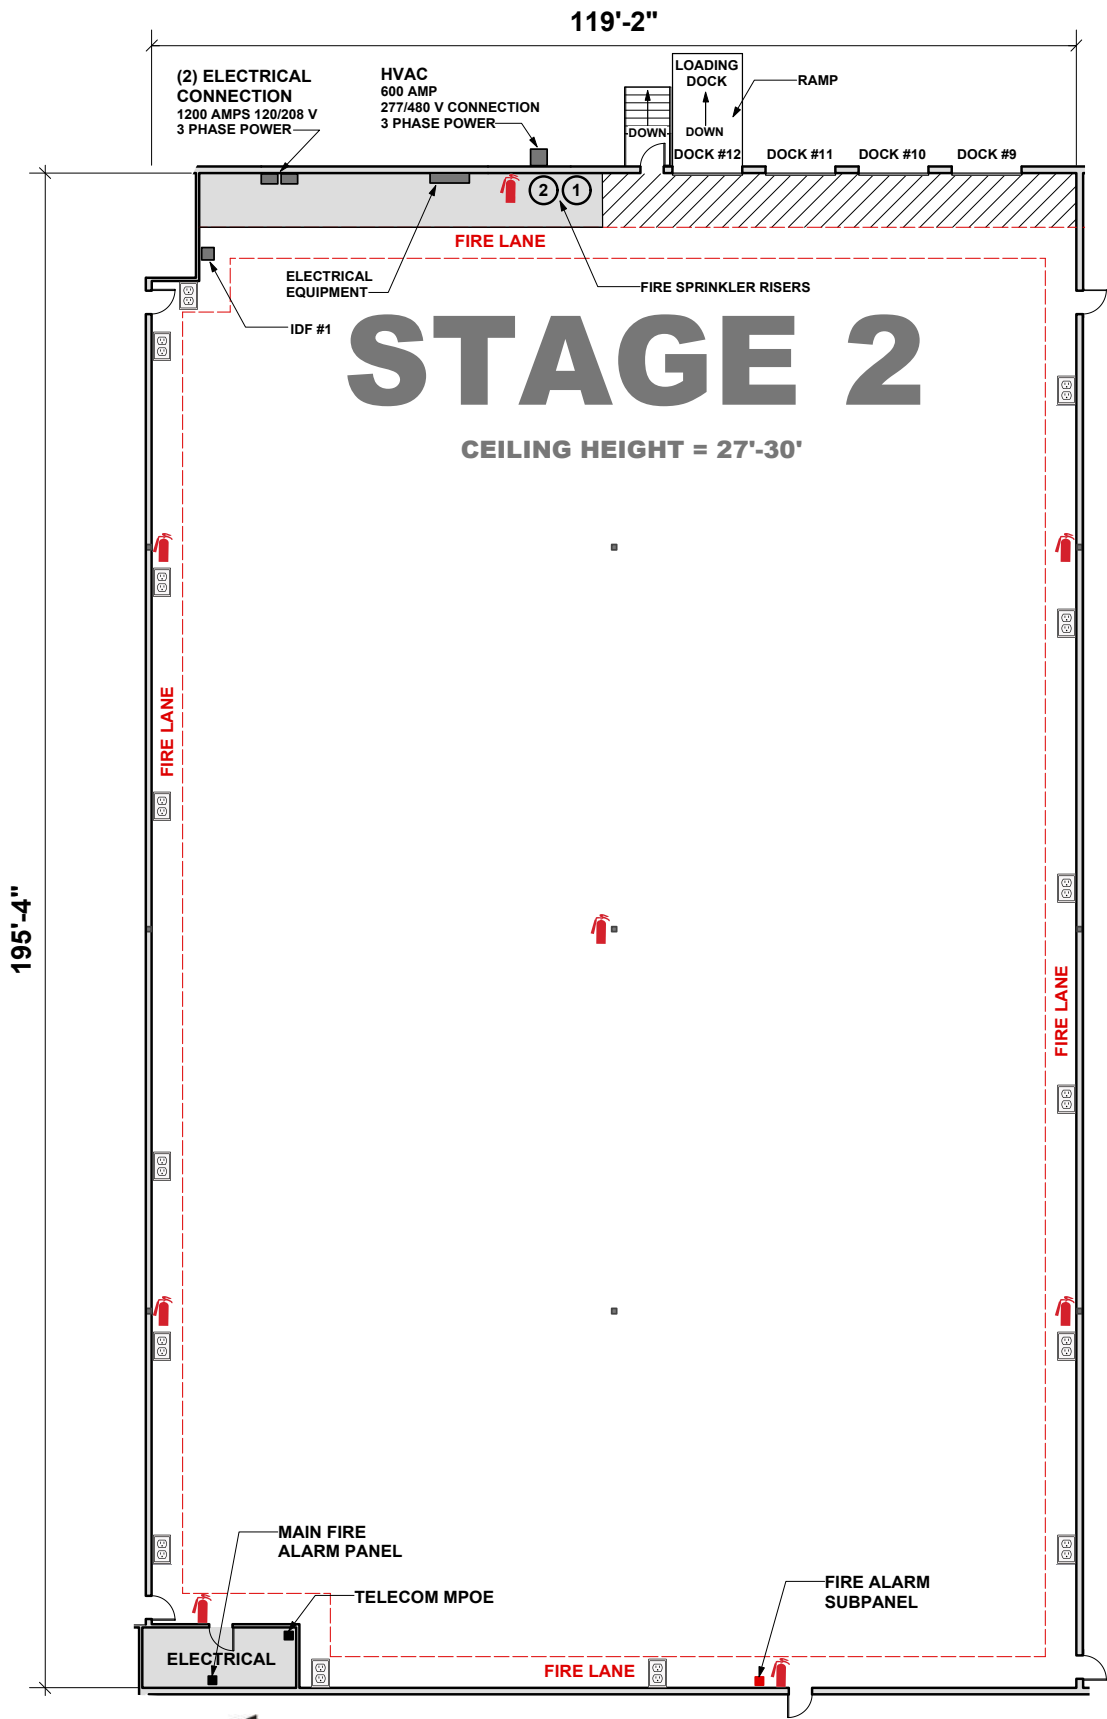

= FIRE EXTINGUISHER

= CONVENIENCE OUTLET