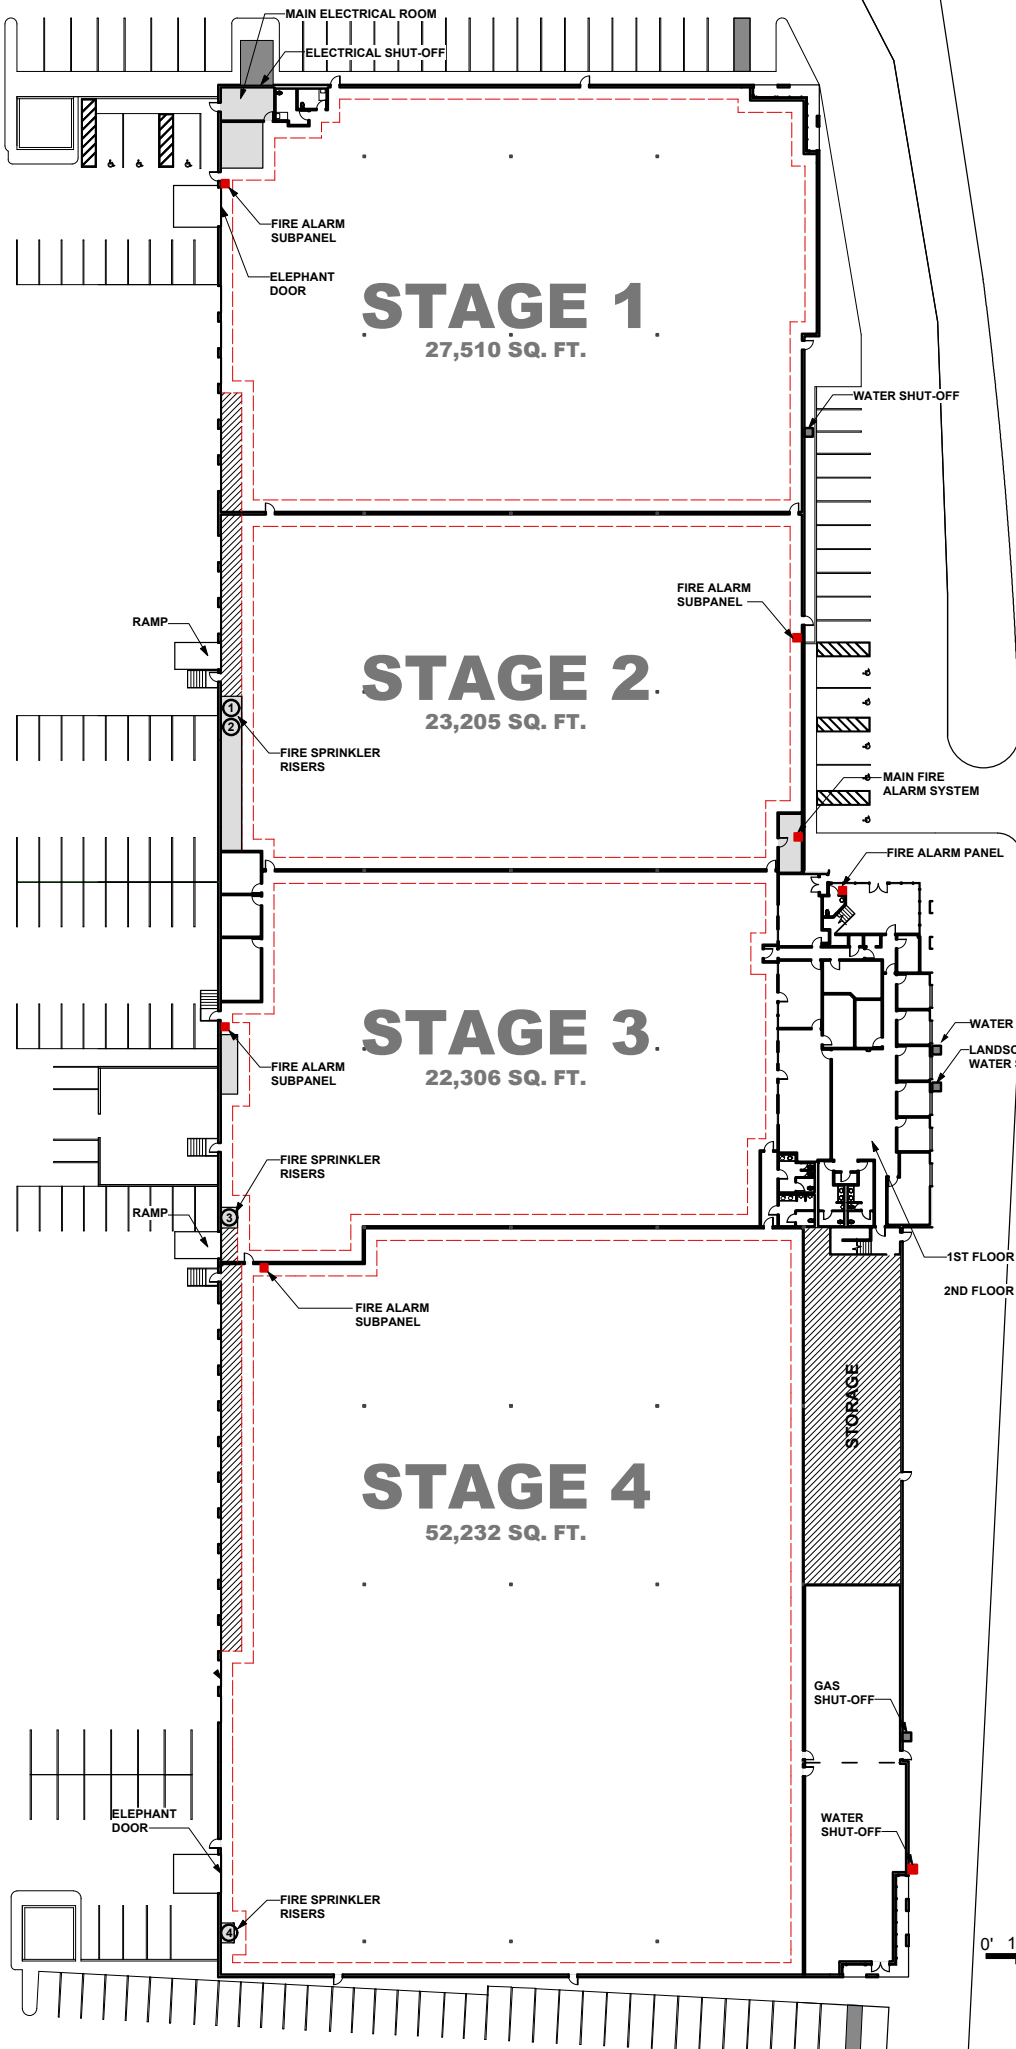

0' 10' 20' 40' 60' 80' 100'